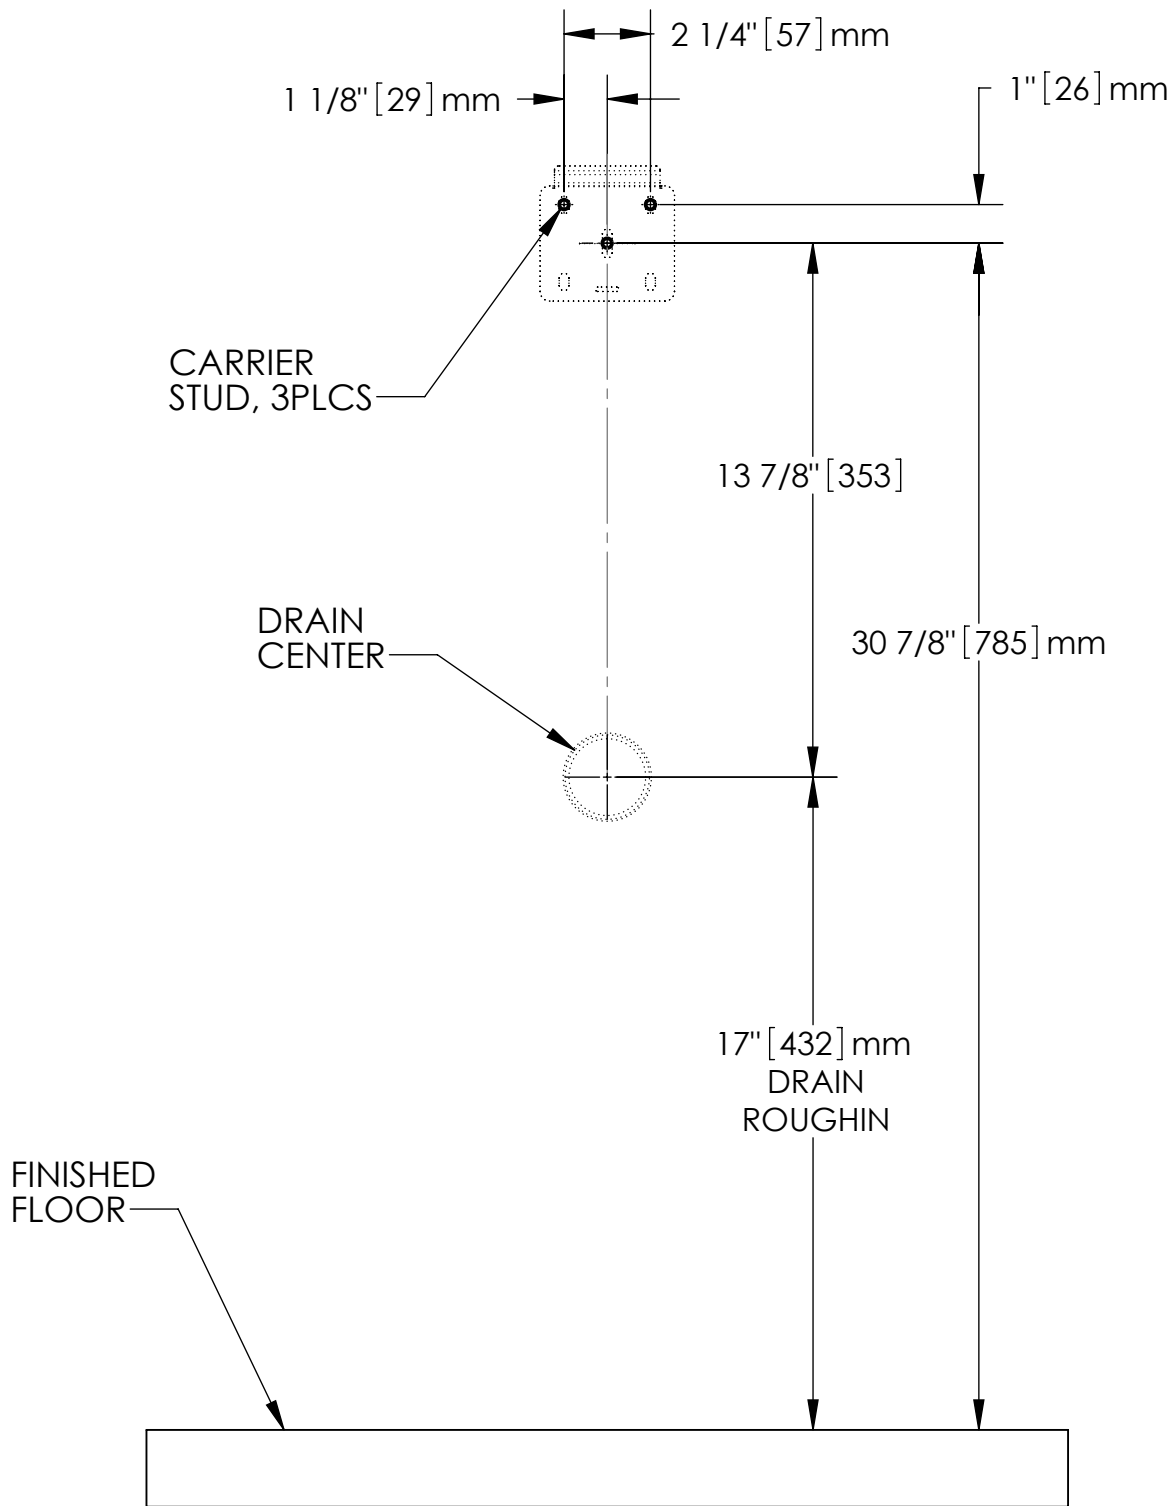

F-7000/LAVA FIXED UNI-BRACKET CARRIER STUD PLACEMENT

Note: Fractional dimensions are rounded to the nearest 1/16"
Dimensions in (mm) are rounded to the nearest 1mm

Rev. 6/24/2009

Note: Fractional dimensions are rounded to the nearest 1/16"
Dimensions in (mm) are rounded to the nearest 1mm